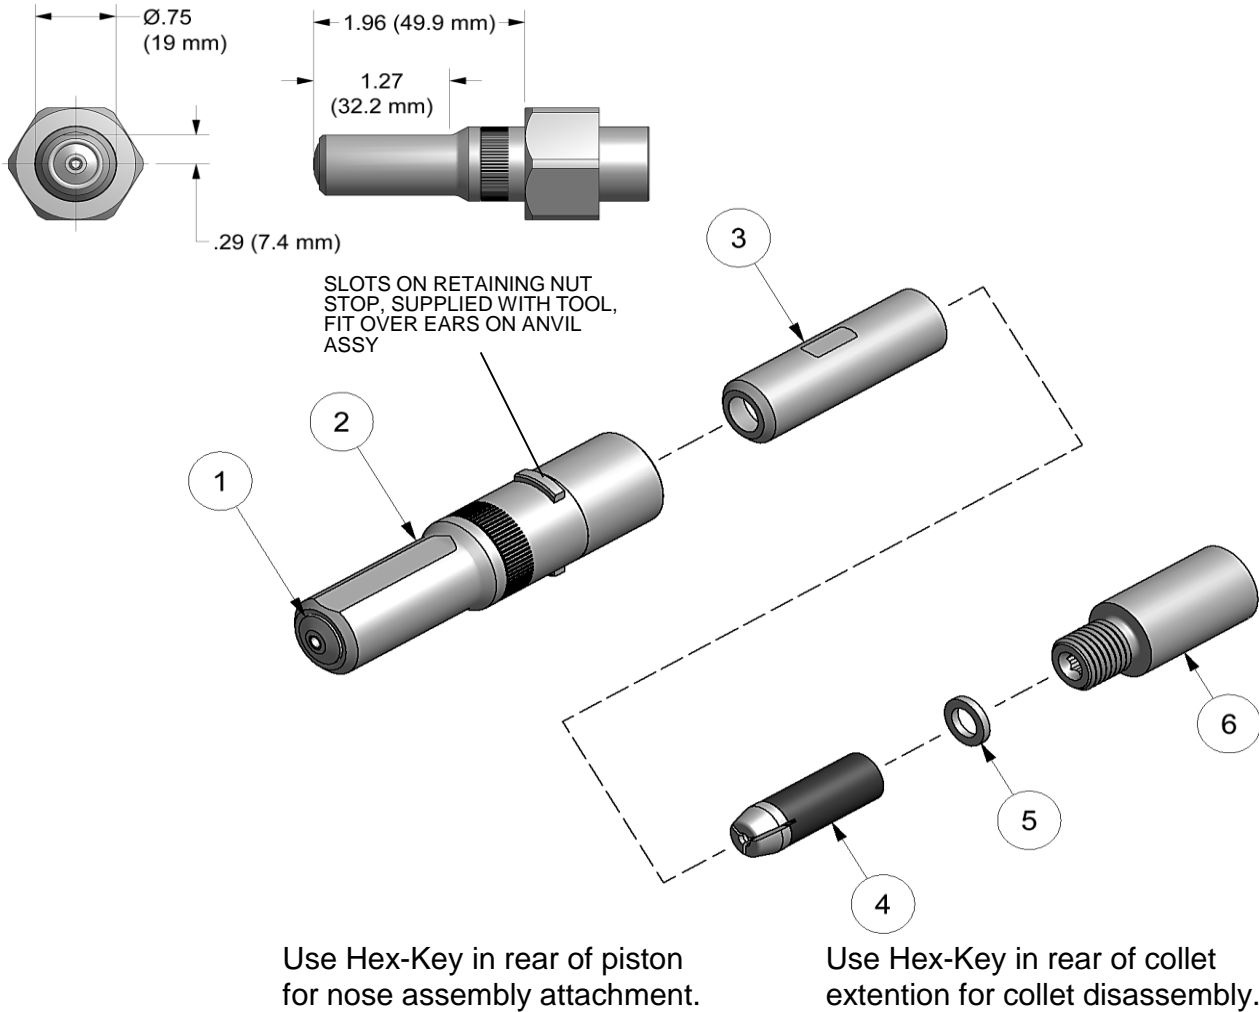

NOSE ASSEMBLY DATA SHEET

1/12 REV 12/15

**Anvil Assembly consists of #1 and 35208 retainer.

GAGE BILT **INNOVATIVE TOOLING**
 ON THE LEADING EDGE OF AIRCRAFT TOOLING
 Est. 1986 | innovativetooling.com | 800-832-7009

Type:		Fastener:	Recommended Tool: GB752
Non Self-Releasing *1/8" Ø		NAS1398A/NAS1399A RV1000/RV1100 & RV1200 *5/32 Ø AF5075 / AF5076 / S149A020	Alternate Tools: GB751 & GB2480(A)
Ref. No.	Qty.	Description	4A-752C-20
1	1	Anvil-Driving	10488
2	1	Anvil Assy (Inc. #1)	17760
3	1	Collet	20727
4	1	Super-Grip Jaw Assy	30425-CS
5	1	Spacer	70572
6	1	Collet Extension	70550