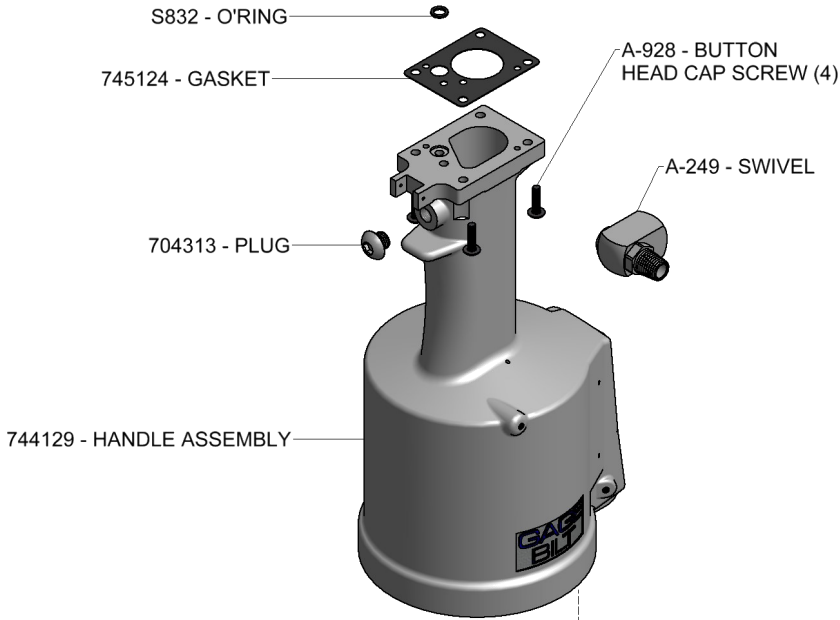

**GB745/206-500**  
**PARTS LIST**

# GB745/206-500 PARTS LIST

**INNOVATIVETOOLING**  
On the leading edge of Aircraft Tooling

800-832-7009

sales@innovativetooling.com

innovativetooling.com

### **WARNING:**

This tool incorporates a patented hydraulic relief valve. When overhauling tool, o-ring (A-1581) and back-up ring (S213) must be replaced. Failure to do so could result in SEVERE PERSONAL INJURY!