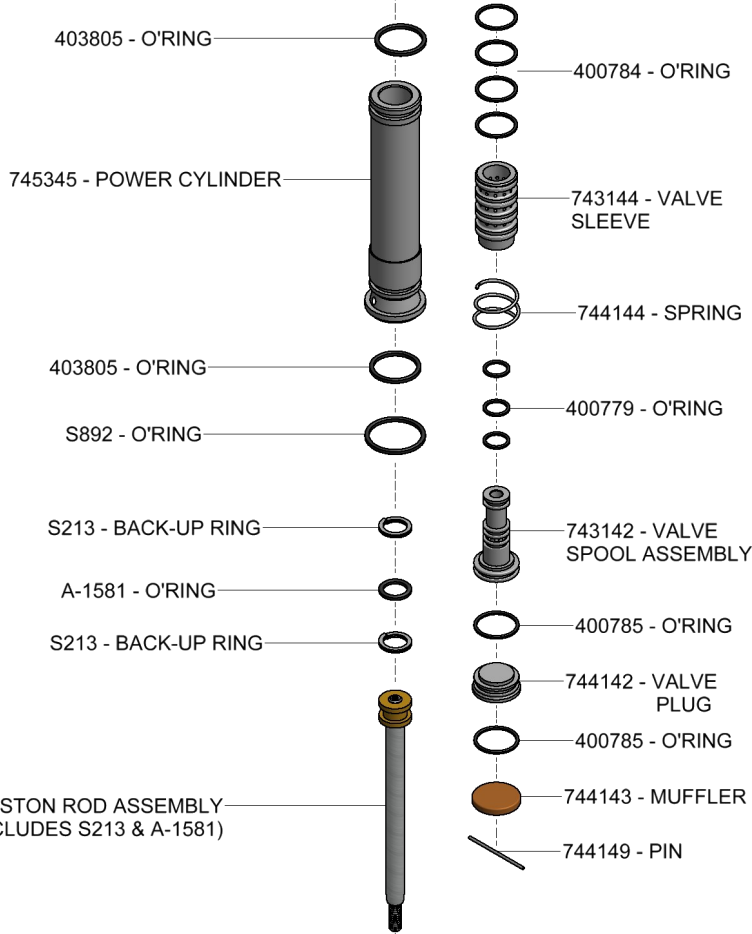

**GB745/206-500**  
**PARTS LIST**

# GB745/206-500 PARTS LIST

**INNOVATIVETOOLING**  
On the leading edge of Aircraft Tooling

800-832-7009

sales@innovativetooling.com

innovativetooling.com

### **WARNING:**

This tool incorporates a patented hydraulic relief valve. When overhauling tool, o-ring (A-1581) and back-up ring (S213) must be replaced. Failure to do so could result in SEVERE PERSONAL INJURY!