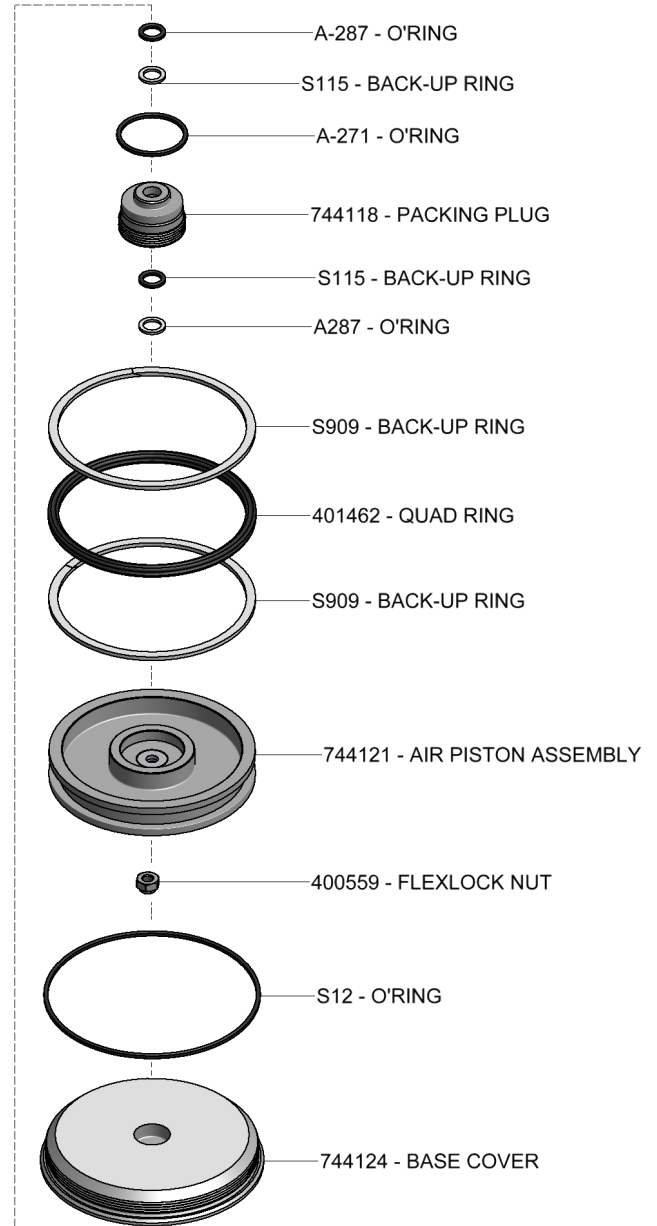

**GB745/206-500**  
**PARTS LIST**

# GB745/206-500 PARTS LIST

**INNOVATIVETOOLING**  
On the leading edge of Aircraft Tooling

800-832-7009

sales@innovativetooling.com

innovativetooling.com

### **WARNING:**

This tool incorporates a patented hydraulic relief valve. When overhauling tool, o-ring (A-1581) and back-up ring (S213) must be replaced. Failure to do so could result in SEVERE PERSONAL INJURY!