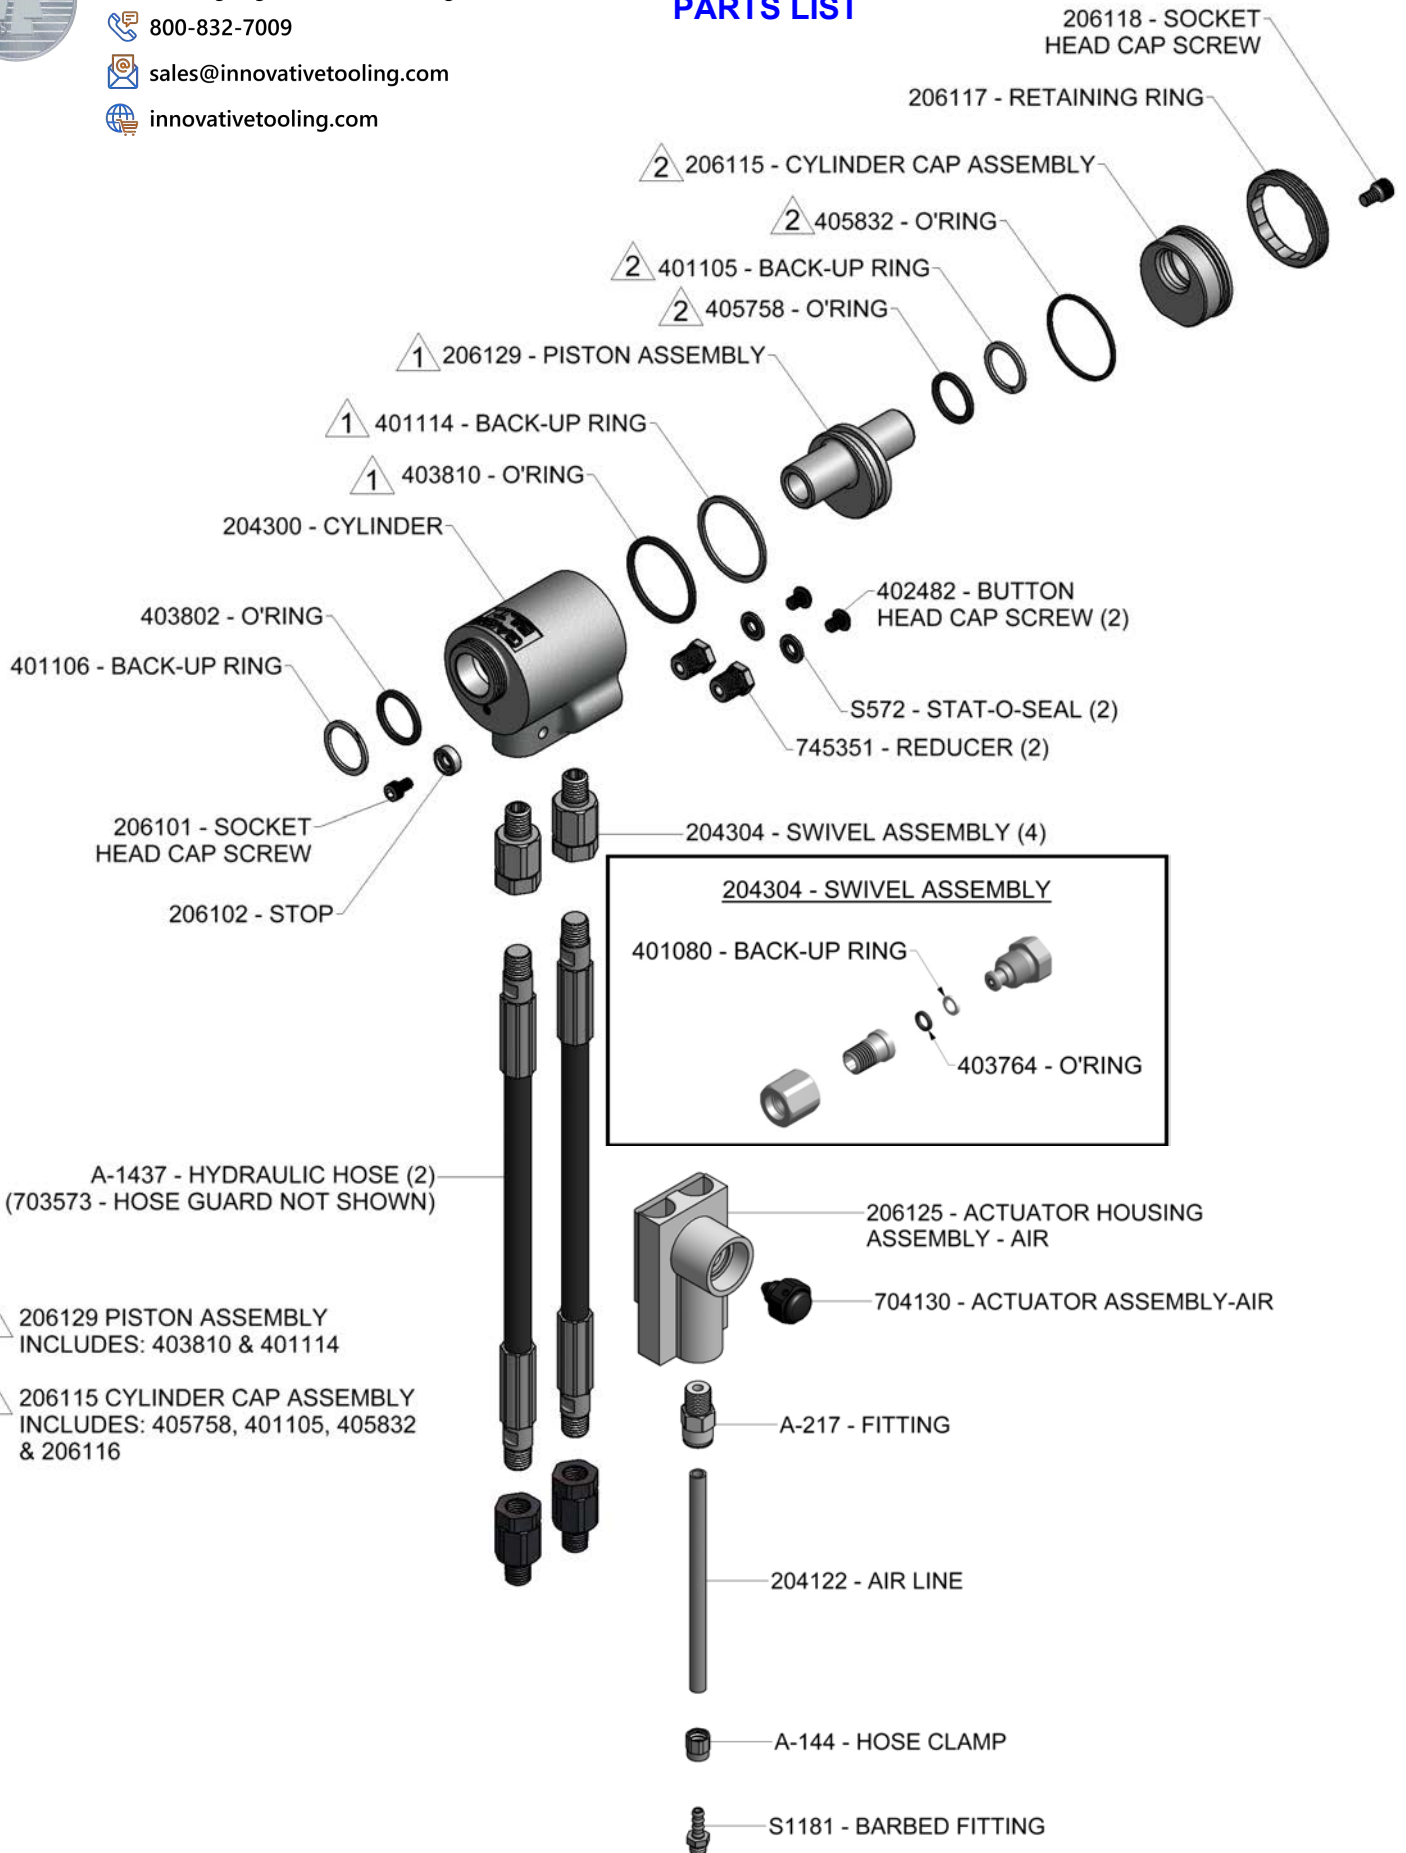

**GB745/206-500**  
**PARTS LIST**

# GB745/206-500 PARTS LIST

**INNOVATIVETOOLING**  
On the leading edge of Aircraft Tooling

800-832-7009

sales@innovativetooling.com

innovativetooling.com

### **WARNING:**

This tool incorporates a patented hydraulic relief valve. When overhauling tool, o-ring (A-1581) and back-up ring (S213) must be replaced. Failure to do so could result in SEVERE PERSONAL INJURY!